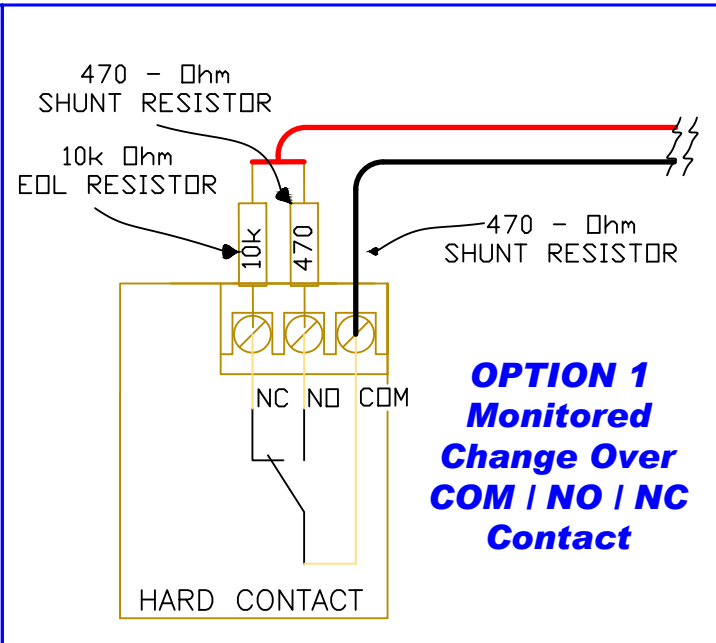

CHQ-DRC INPUT WIRING OPTIONS

incite fire Block Y Unit 1 391 Park Road Regents Park NSW 2143 W: www.incitefire.com.au	NO.	DATE	REVISION
Project Title/ Name CHQ-DRC MODULE INPUT WIRING OPTIONS Standard Drawing FIELD WIRING	Article No. / Reference Typ2021_006		
	DWG DATE 19/03/21	APPROVED DATE	
	Designed by JC	Checked by	
	DWG No. Typ2021_006	SCALE 1 / 1 NTS	