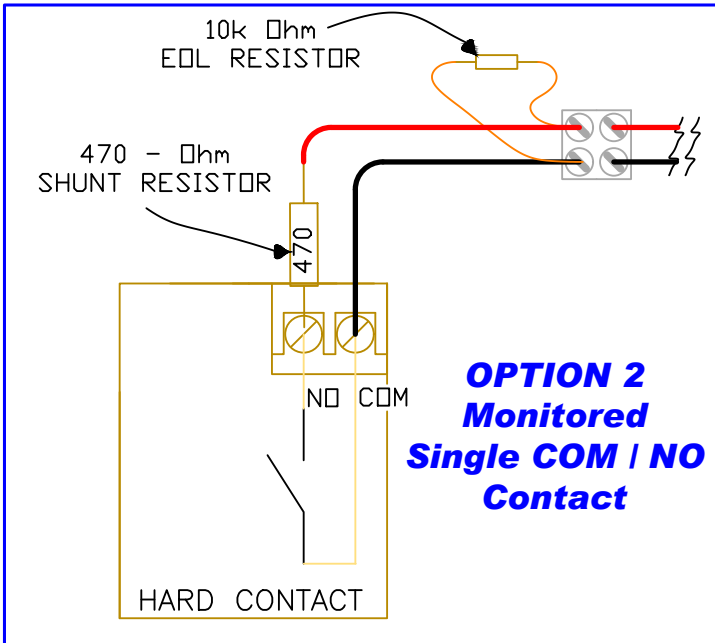

CHQ-DRC INPUT WIRING OPTIONS

incite fire Block Y Unit 1 391 Park Road Regents Park NSW 2143 W: www.incitefire.com.au	NO.	DATE	REVISION
Project Title/ Name CHQ-DRC MODULE INPUT WIRING OPTIONS Standard Drawing FIELD WIRING	Article No. / Reference Typ2021_006		
	DWG DATE 19/03/21	APPROVED DATE	
	Designed by JC	Checked by	
	DWG No. Typ2021_006	SCALE 1 / 1 NTS	