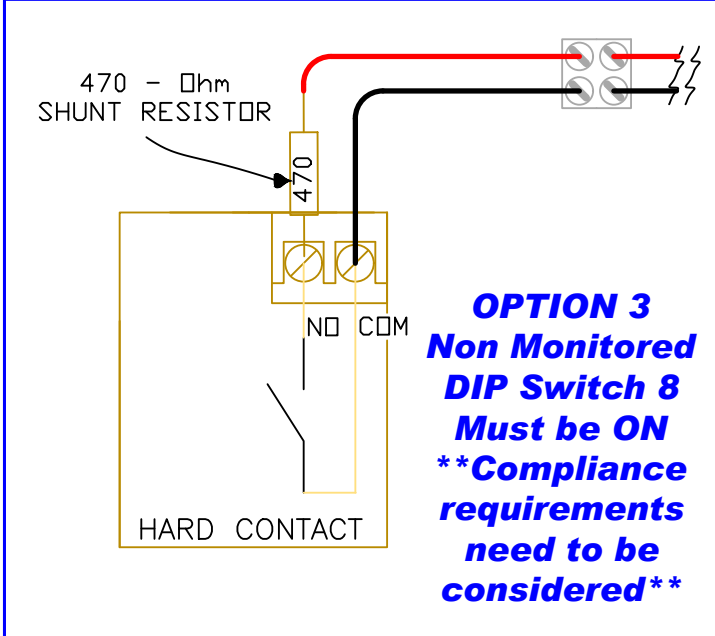

CHQ-DRC INPUT WIRING OPTIONS

incite fire Block Y Unit 1 391 Park Road Regents Park NSW 2143 W: www.incitefire.com.au	NO.	DATE	REVISION
Project Title/ Name CHQ-DRC MODULE INPUT WIRING OPTIONS Standard Drawing FIELD WIRING	Article No. / Reference Typ2021_006		
	DWG DATE 19/03/21	APPROVED DATE	
	Designed by JC	Checked by	
	DWG No. Typ2021_006	SCALE 1 / 1 NTS	