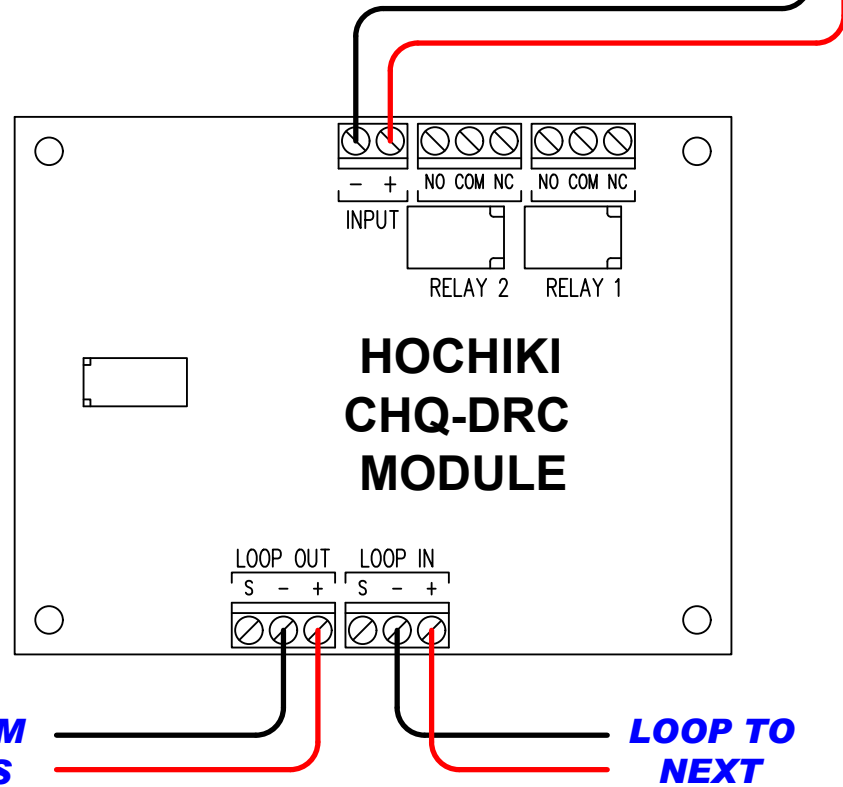

CHQ-DRC INPUT WIRING OPTIONS

incite fire Block Y Unit 1 391 Park Road Regents Park NSW 2143 W: www.incitefire.com.au	NO.	DATE	REVISION
Project Title/ Name CHQ-DRC MODULE INPUT WIRING OPTIONS Standard Drawing FIELD WIRING	Article No. / Reference Typ2021_006		
	DWG DATE 19/03/21	APPROVED DATE	
	Designed by JC	Checked by	
	DWG No. Typ2021_006	SCALE 1 / 1 NTS	